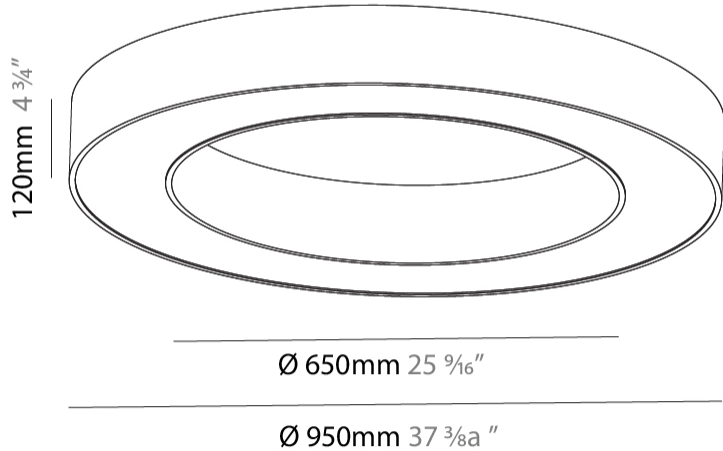

GENERAL

Series: Glorious
 Subseries: Glorious
 Brand: Prolicht
 Division: Architectural
 Mounting Type: Surface
 Mounting Location: Ceiling
 Subcategory: Ambient

PHYSICAL

Shape: Round
 Diameter (mm): 950
 Diameter (in): 37 ³/₈
 Height (mm): 120
 Height (in): 4 ³/₄
 Light Distribution: Direct
 Weight (kg): 8.94
 Weight (lbs): 19.67
 Diffuser: PMMA - Opal or Micro-Prism
 Fixture Finish: SSR / BKV / CWI / CRY / HAB / UFT / ITA / RUA / FTG / MYG / LOD / PUS / FRO / FUP / KIA / POP / BLS / SPG / MEY / GOH / GUM / CHC / COM / ABZ / JAG / OBR / MOS / ROR
 Fixture Material: Aluminum

LED

Color Temperature (°K): 3000 / 3500 / 4000
 Max. Delivered Lumen (lm): 4150 / 4302 / 4390
 CRI: >80 CRI
 Efficiency (%): 65
 Lamp Life (hrs): 50000

OPTICAL

RATINGS AND CERTIFICATIONS

Certified By: Certified for North American Standards
 IP rating: IP20